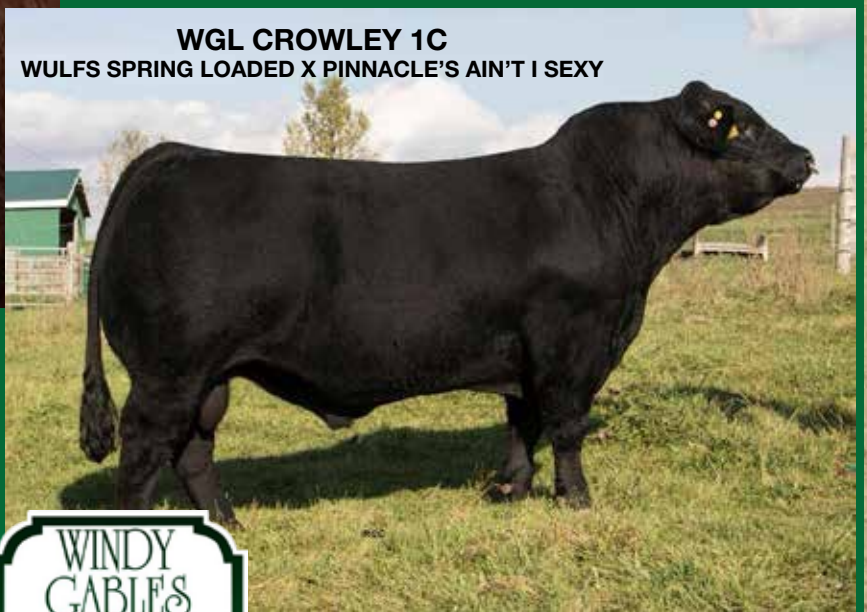

Notes: _____

TMF REDWOOD 322A
TMF WESTWOOD X TOP MEADOW 163M

WULFS ZOLT X4212Z
WULFS XTRACTOR X WULFS PLEASURE

7th Annual!
**Join us for our
OPEN HOUSE &
PRIVATE TREATY
BULL & HEIFER SALE**
- at the farm -
April 14, 2018
10 a.m. – 3 p.m.