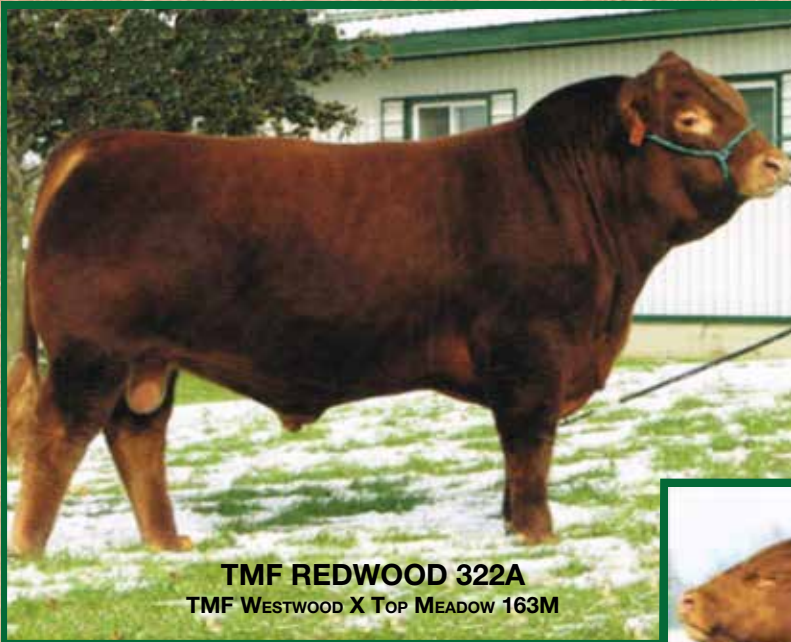

TMF REDWOOD 322A
TMF WESTWOOD X TOP MEADOW 163M