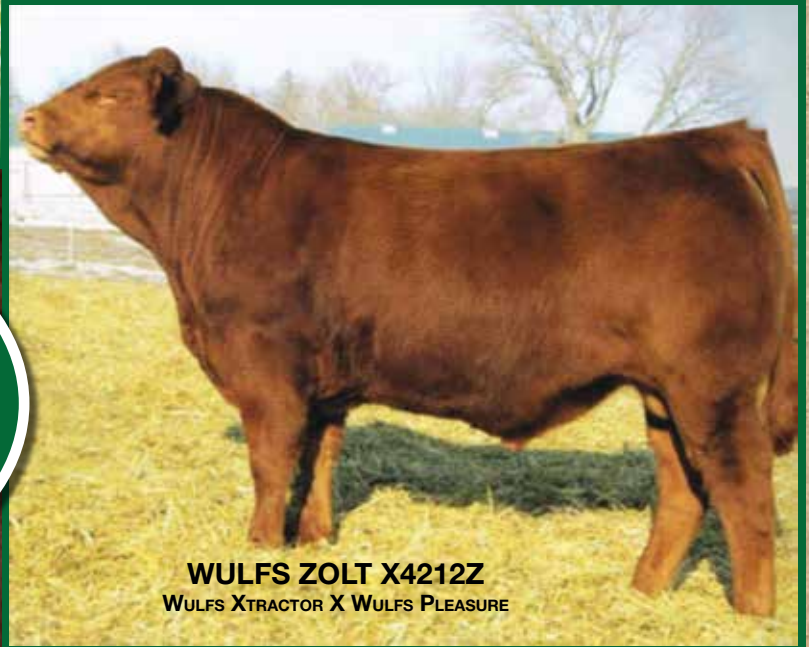

WGL CROWLEY 1C
WULFS SPRING LOADED X PINNACLE'S AIN'T I SEXY

7th Annual!
**Join us for our
OPEN HOUSE &
PRIVATE TREATY
BULL & HEIFER SALE**
- at the farm -
April 14, 2018
10 a.m. – 3 p.m.